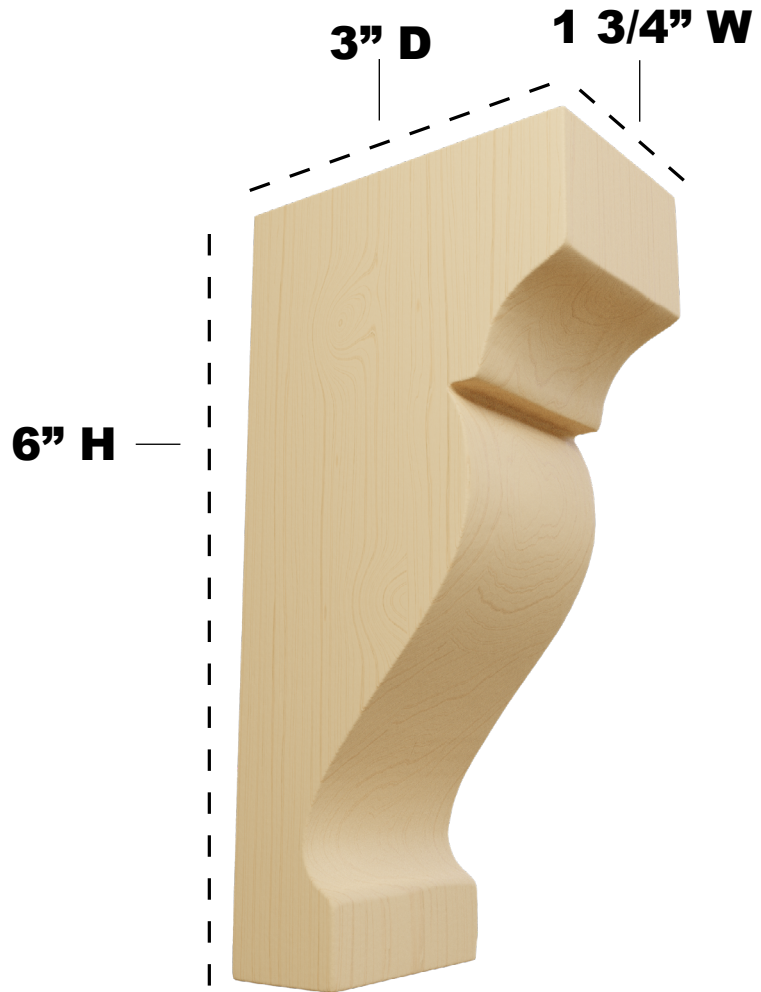

1 3/4" W X 3" D X 6" H DEARBORN CORBEL

ITEM NO.: CORW02X06X03DR

FRONT VIEW

PROFILE VIEW

**AVAILABLE
WOOD
SPECIES:**

ALDER

CHERRY

MAPLE